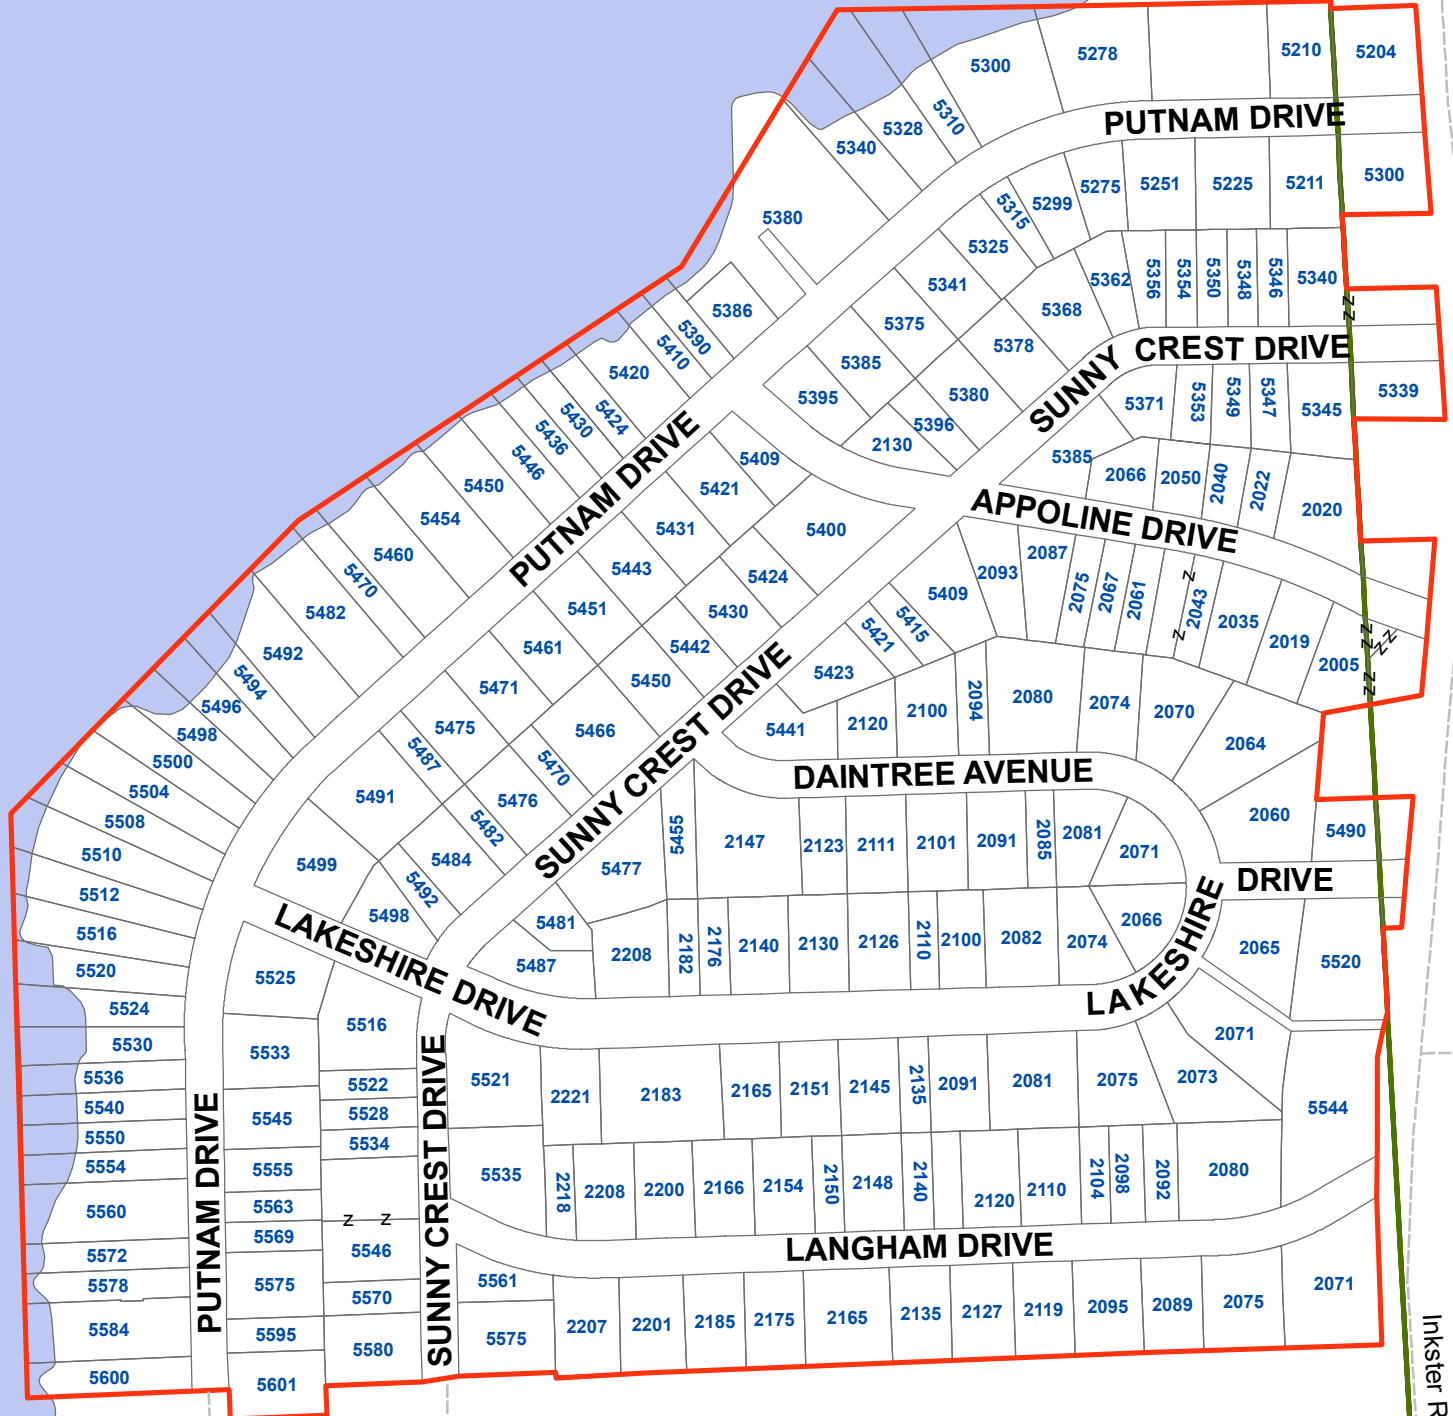

Proposed Plat of Lands to be Assessed

HERNDON'S WALNUT LAKE ESTATES NO. 2
S.A.D. No. 24230
West Bloomfield Township

West Bloomfield