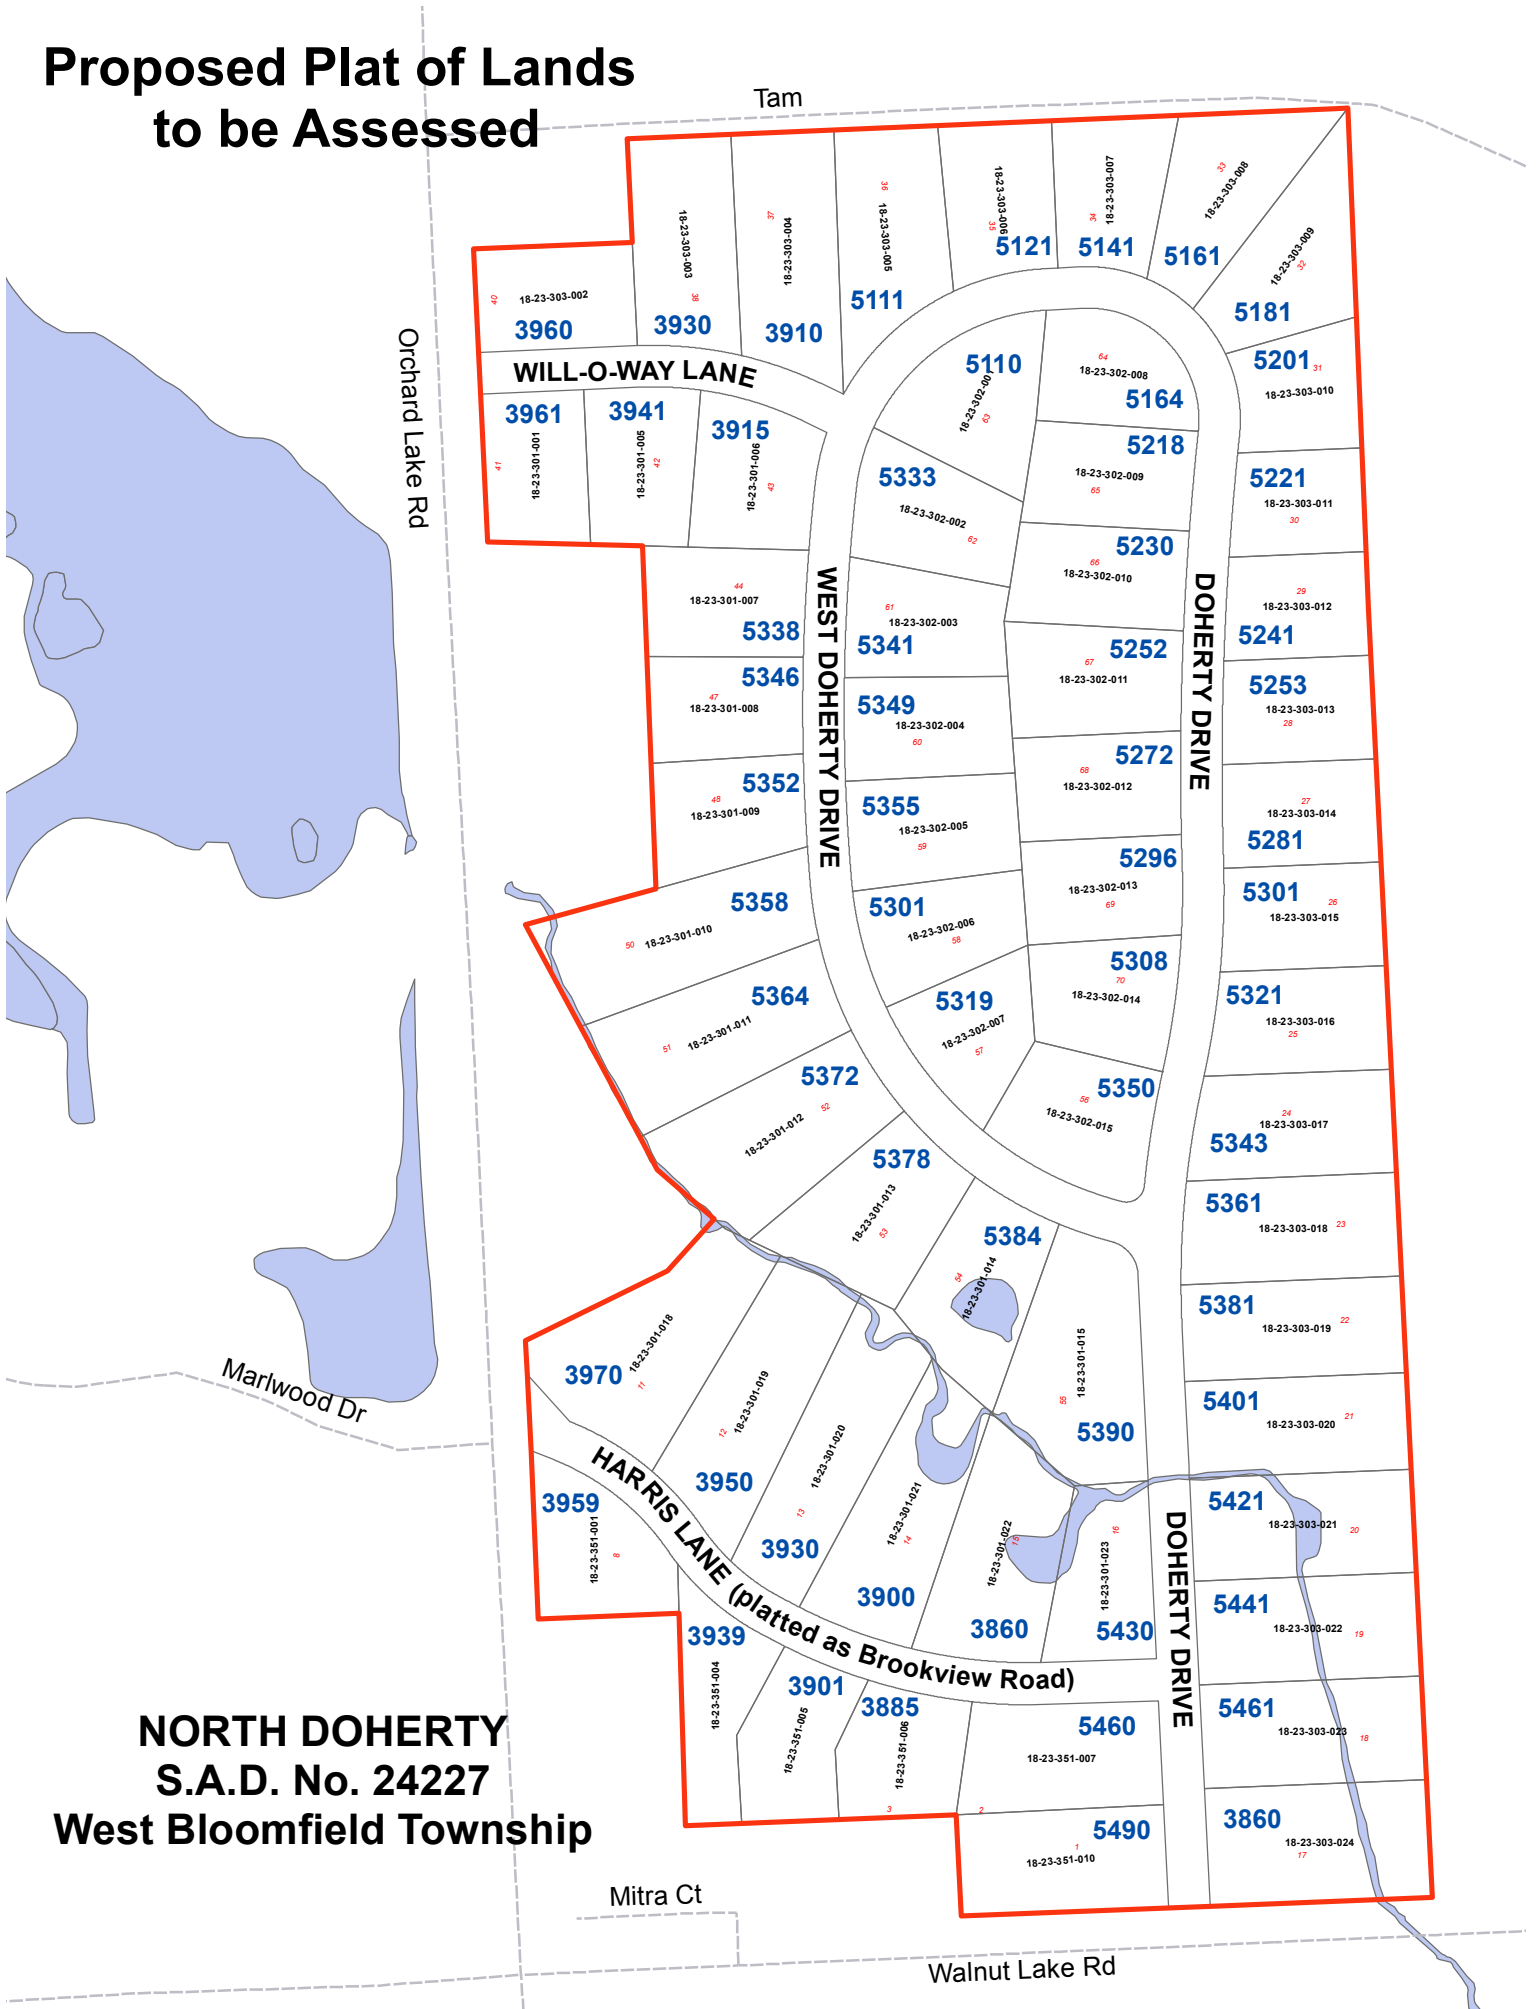

# Proposed Plat of Lands to be Assessed

**NORTH DOHERTY  
S.A.D. No. 24227  
West Bloomfield Township**