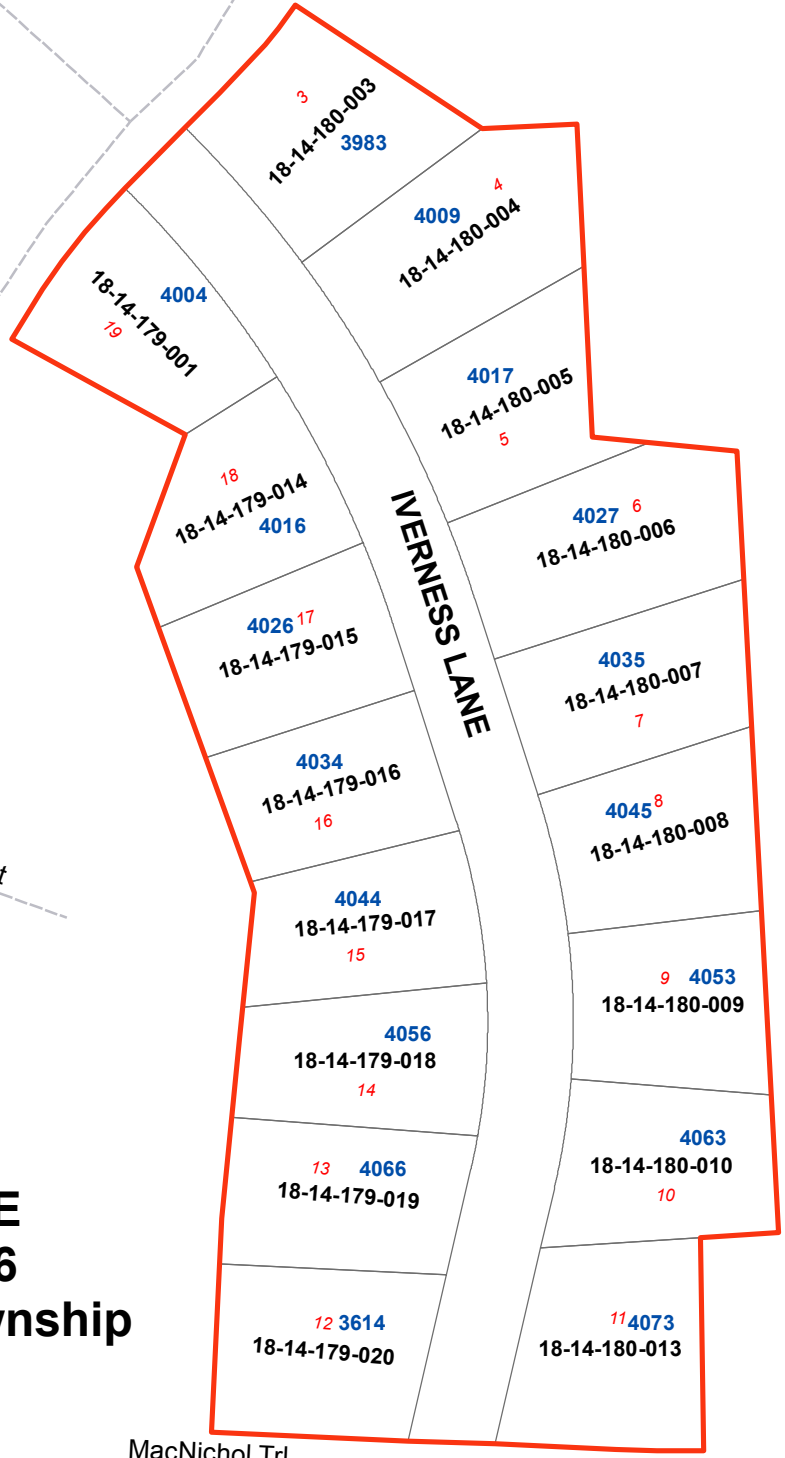

Proposed Plat of Lands to be Assessed

W Long Lake Rd

Iverness Ln

Dalice Dr

Normanwood Dr

Aberdeen Ct

Fife Ln

MacNichol Trl

IVERNESS LANE
S.A.D. No. 24196
West Bloomfield Township