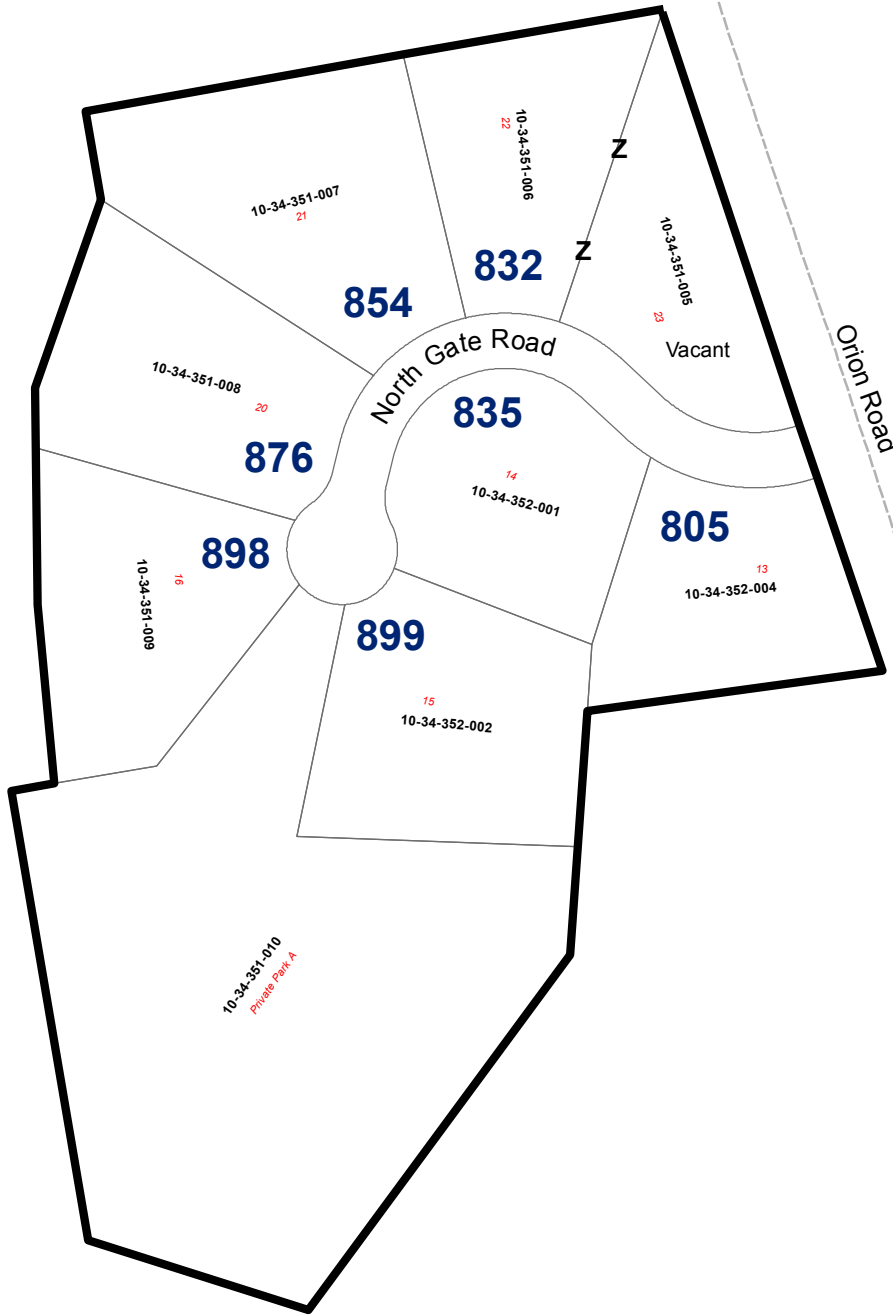

Proposed Plat of Lands to be Assessed

**North Gate Farms
S.A.D. No. 14024
Oakland Township**

South Gate Road