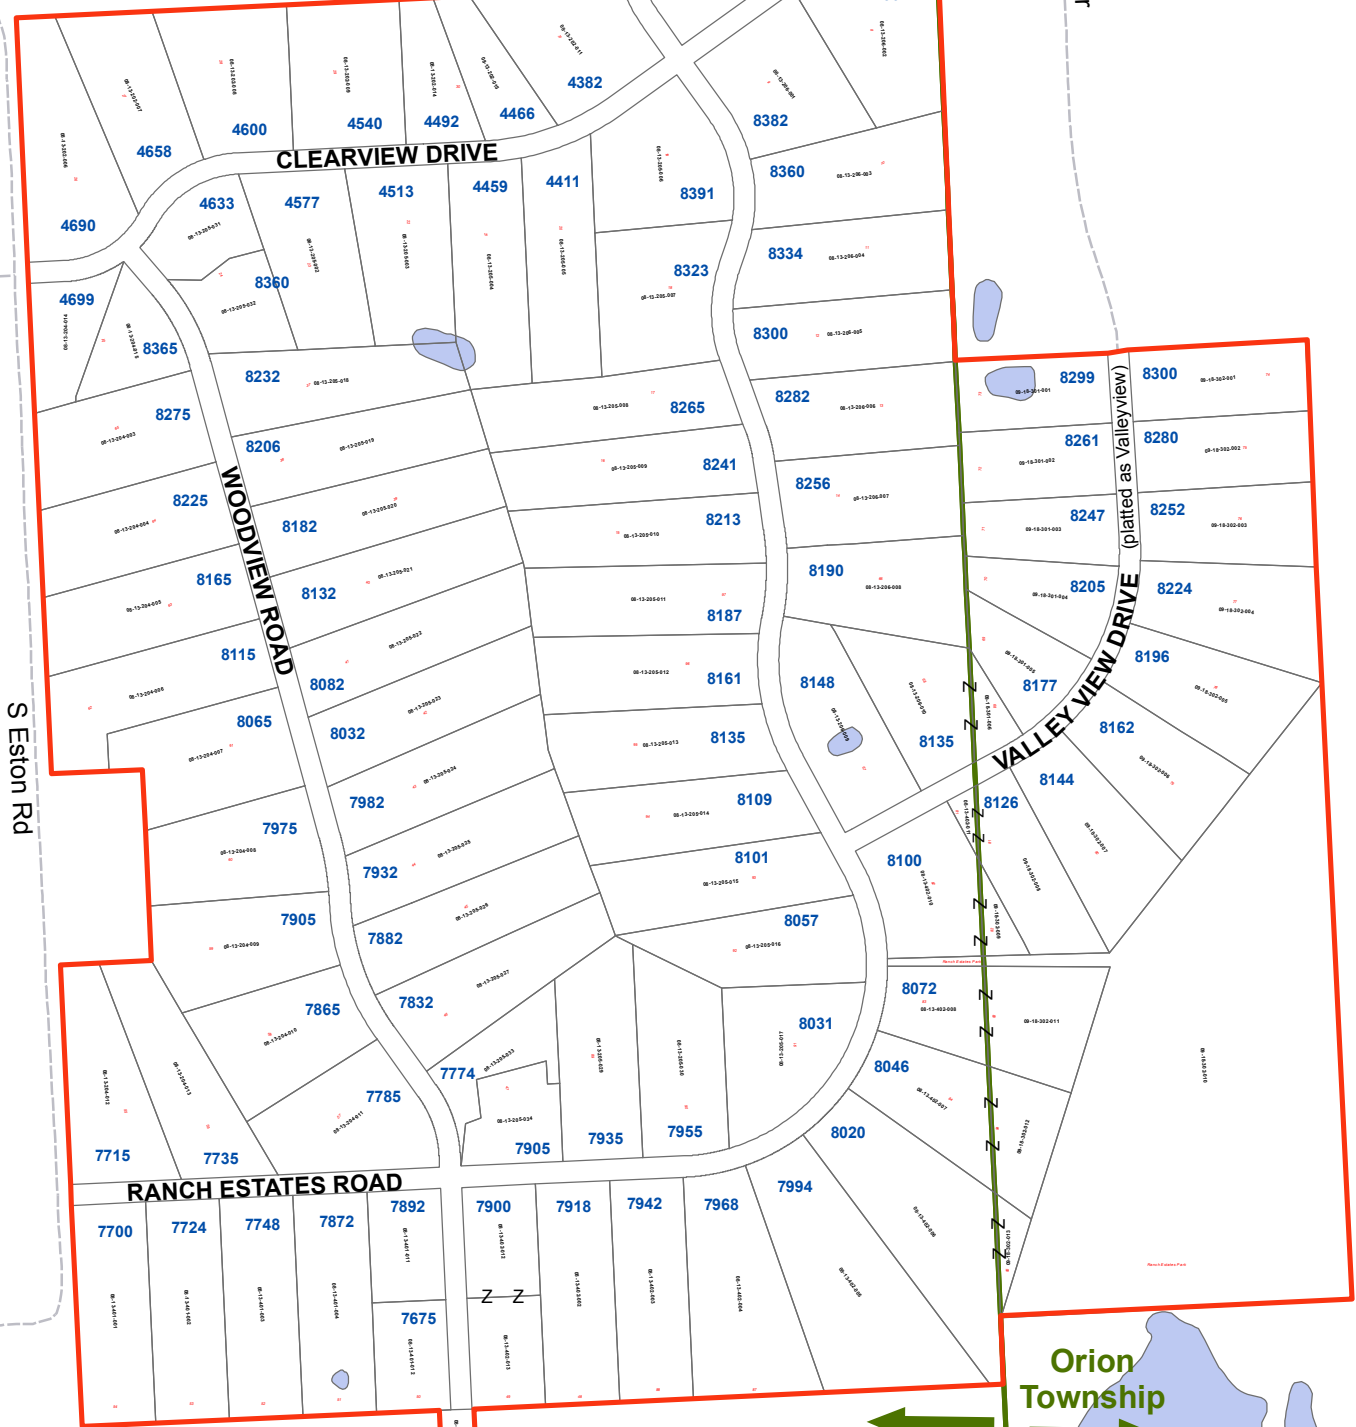

Proposed Plat of Lands to be Assessed

CLARKSTON RANCH ESTATES
S.A.D. No. 10046
Independence and
Orion Townships

Clarkston Rd

Heather
Lake Dr

Valley View Dr

Clearview Dr

S Eston Rd

VALLEY VIEW DRIVE
(platted as Valleyview)

Independence Township

Orion
Township