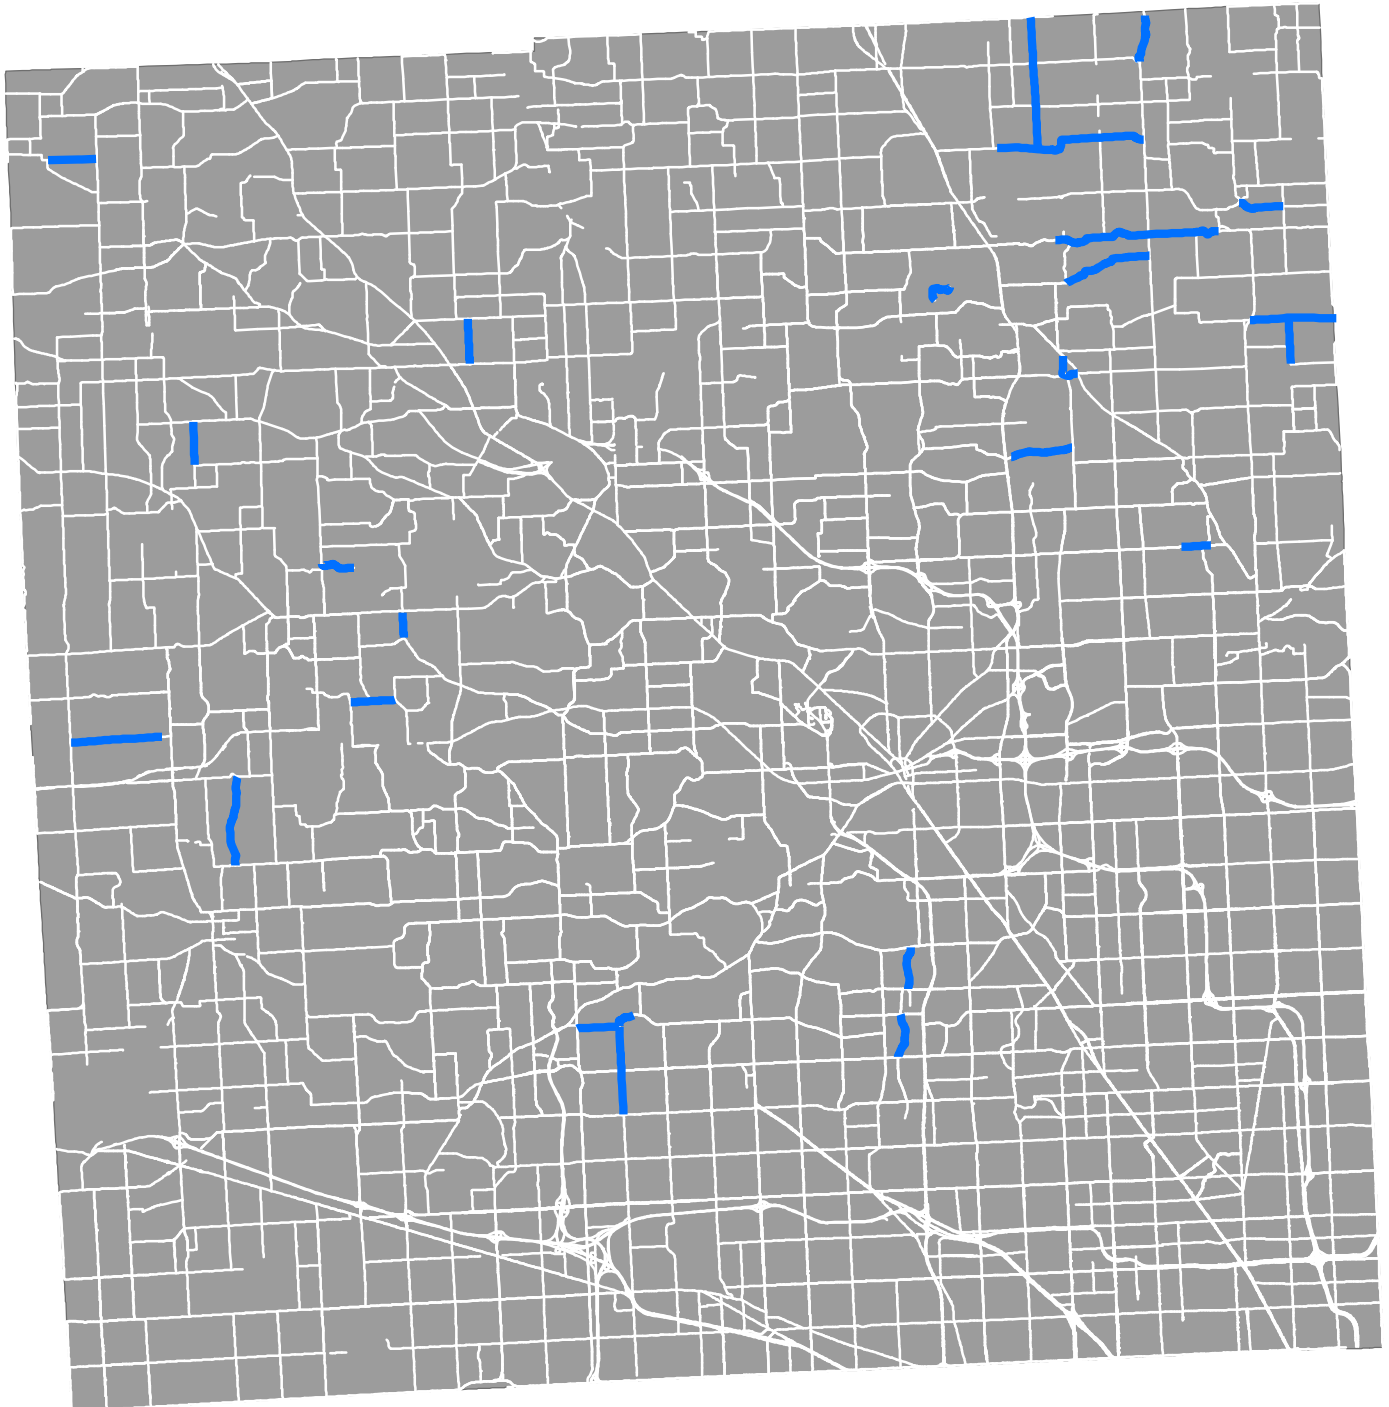

Oakland County Natural Beauty Roads

0 1.25 2.5 5 7.5 10 Miles

Legend

-  Natural Beauty Road
-  RCOC Roads