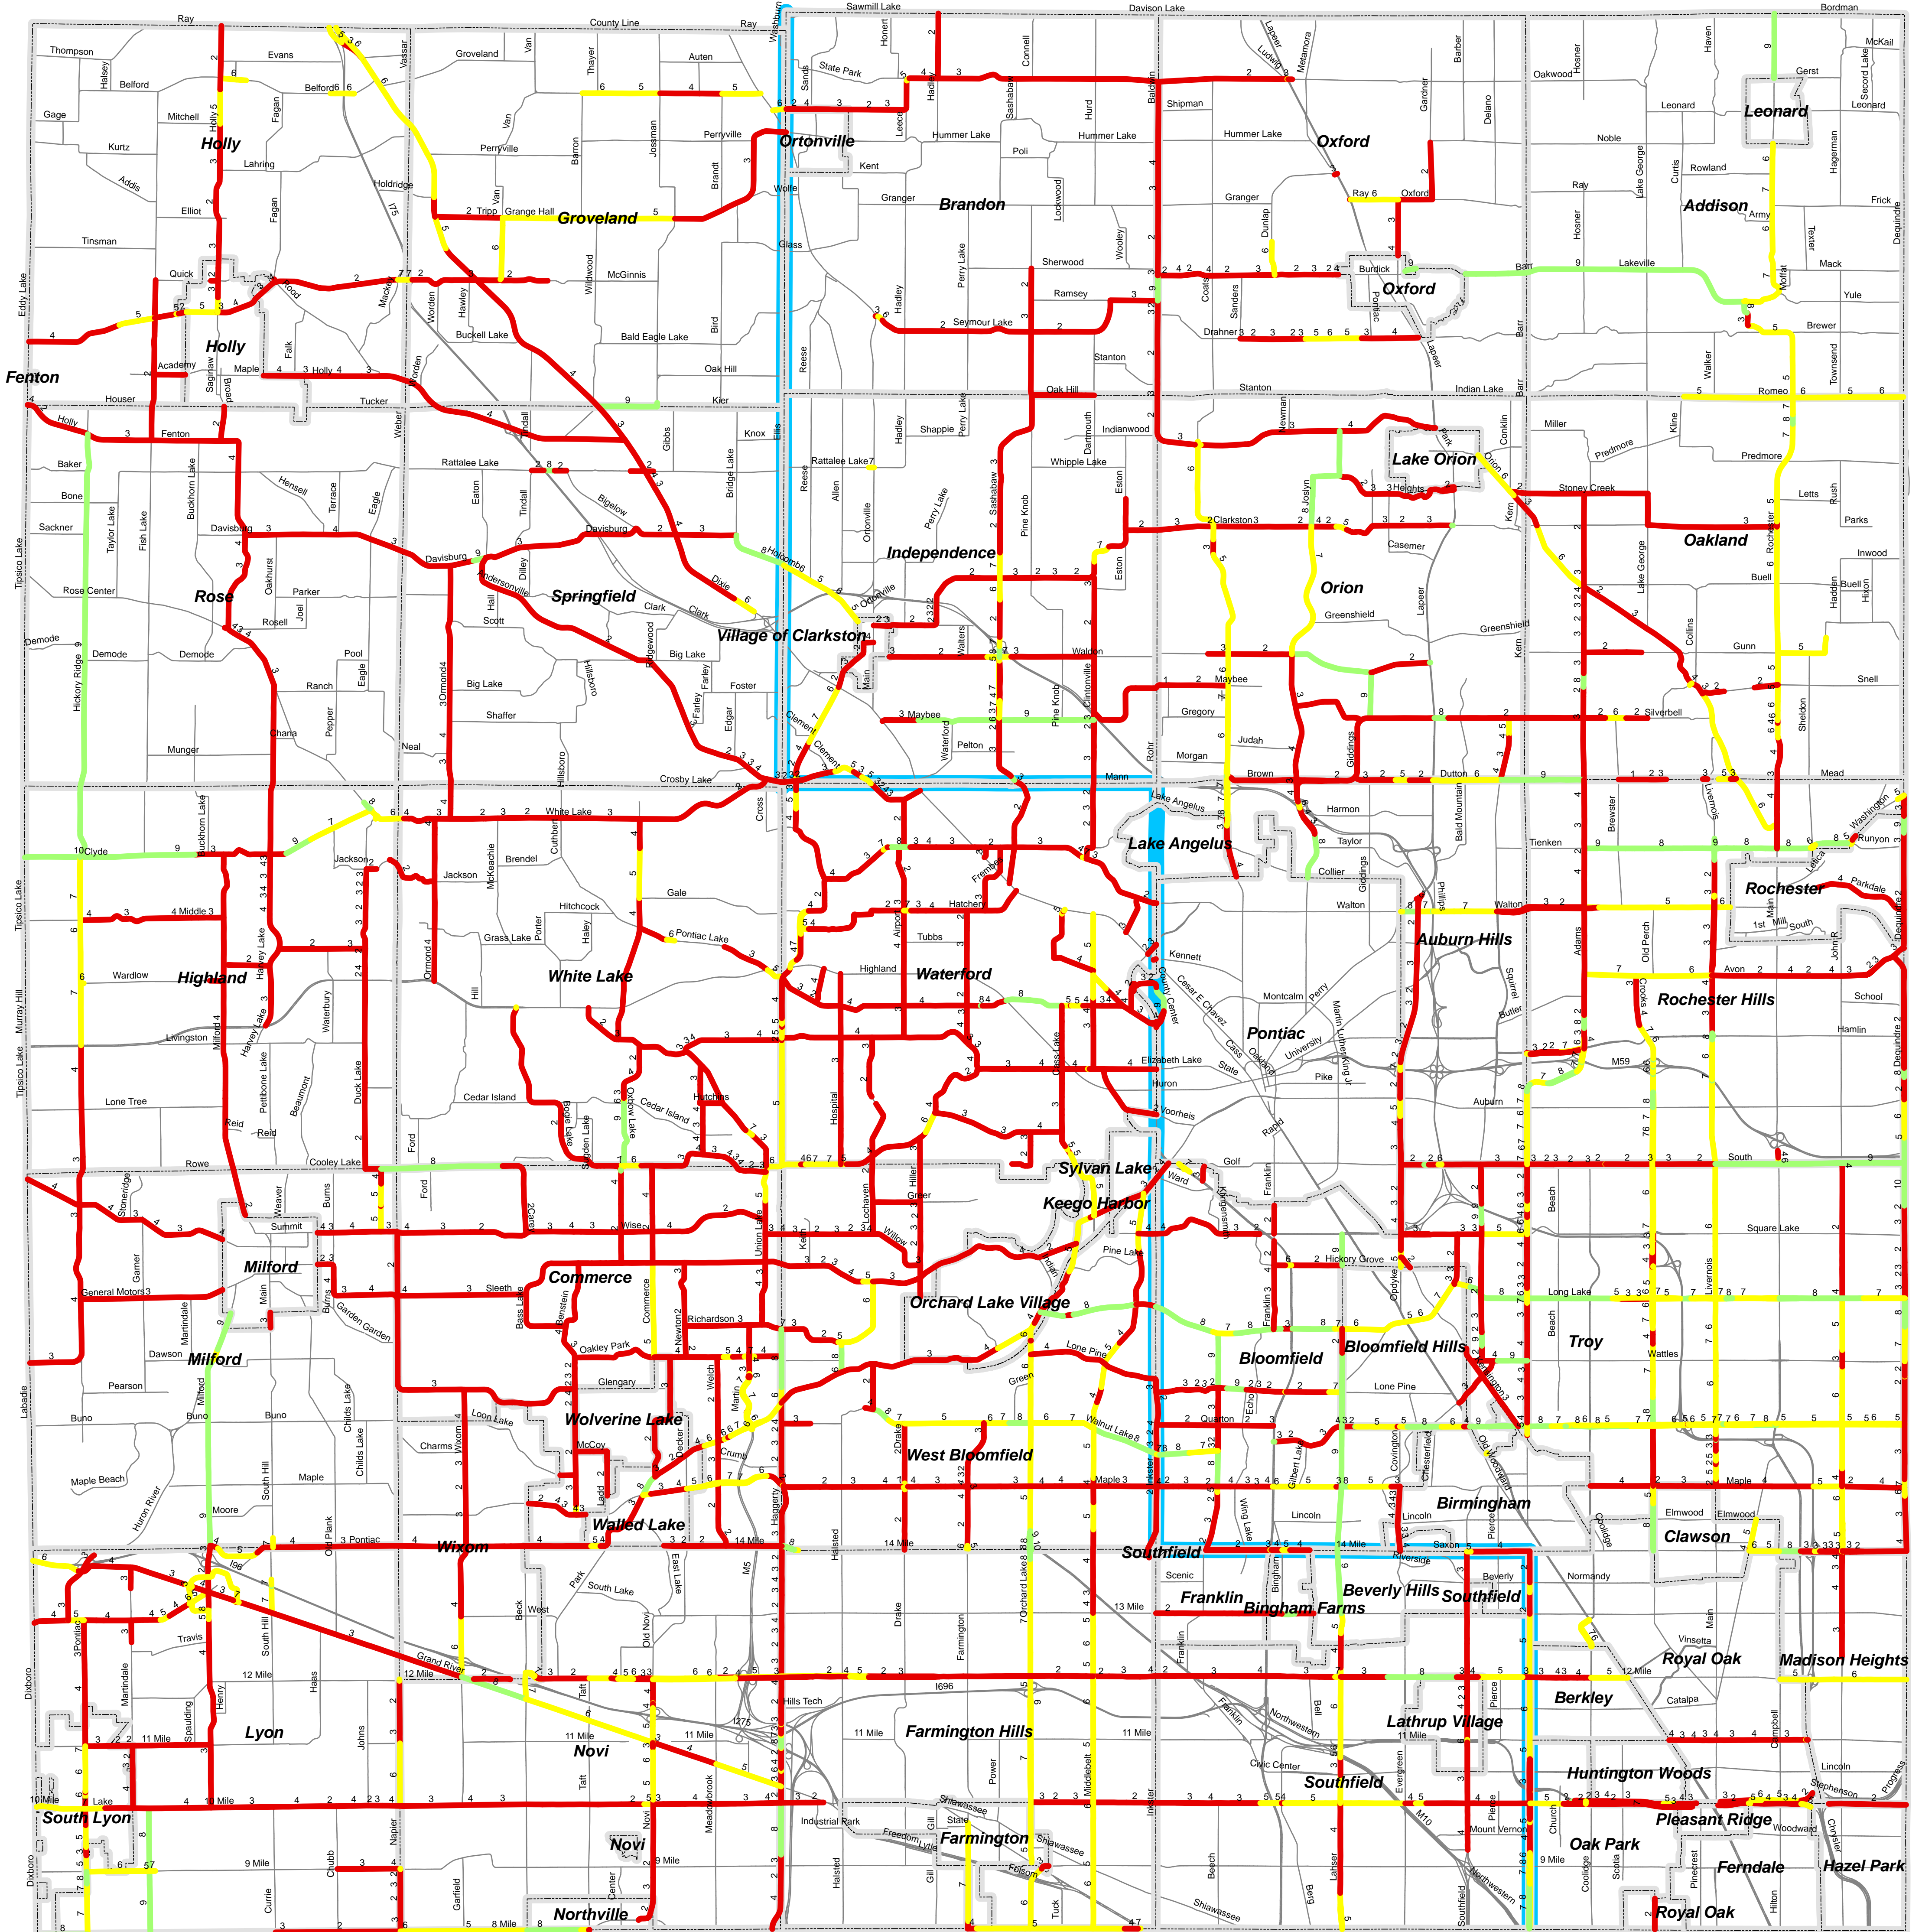

2017 PAVEMENT CONDITION

ROAD COMMISSION FOR OAKLAND COUNTY PAVED FEDERAL AID SYSTEM

2016 PASER Rating ←

→ 2017 PASER Rating

Legend

CURRRATING

8 - 10 (Good)

5 - 7 (Fair)

0 - 4 (Poor)

Municipal Boundary

Not Rated

**ROAD
COMMISSION**
for OAKLAND COUNTY